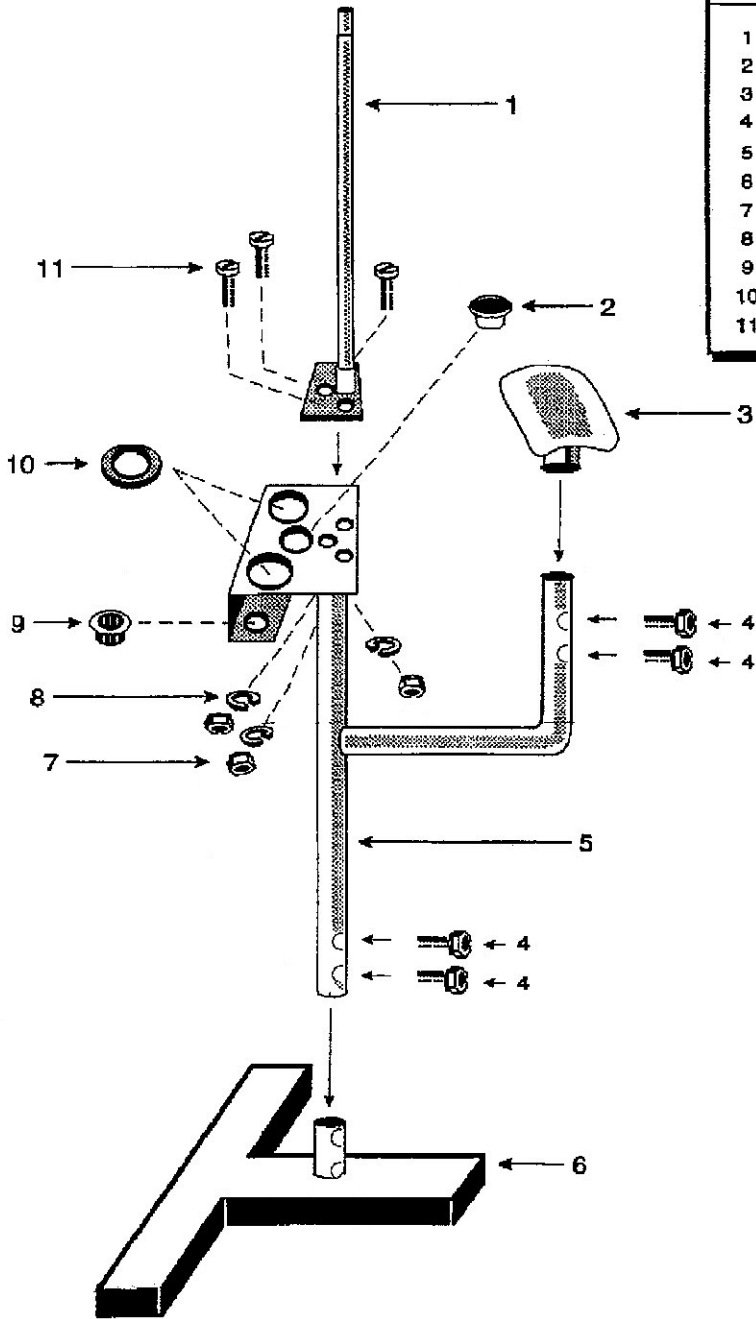

K-5A TIRE STUDDING STAND

POS #	BW #	DESCRIPTION
1	MFG 400021	FEEDER SUPPORT POST
2	MFG 200056	WATER CUP
3	STP 0501	MANDREL
4	MFG 200100	BOLT
5	MFG 400020	LOWER ASSEMBLY
6	MFG 400016	BASE
7	MFG 200046	1/4" NC NUT
8	MFG 200045	1/4" LOCK WASHER
9	MFG 200053	MYLON BUSHING
10	MFG 200055	GROMMET
11	MFG 200044	1/4 - 20 X 3/4" SCREW