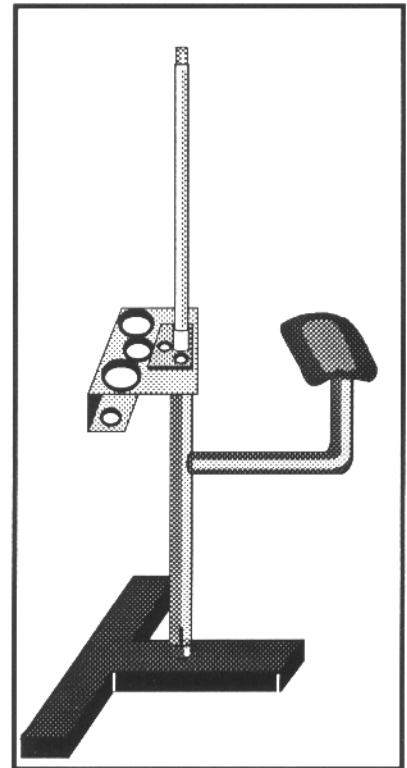

K-5A TIRE STUDDING STAND

POS #	BW #	DESCRIPTION
1	MFG 400021	FEEDER SUPPORT POST
2	MFG 200056	WATER CUP
3	STP 0501	MANDREL
4	MFG 200043	CLAMP
5	MFG 400020	LOWER ASSEMBLY
6	MFG 400016	BASE
7	MFG 200046	1/4" NC NUT
8	MFG 200045	1/4" LOCK WASHER
9	MFG 200053	MYLON BUSHING
10	MFG 200055	GROMMET
11	MFG 200044	1/4 - 20 X 3/4" SCREW