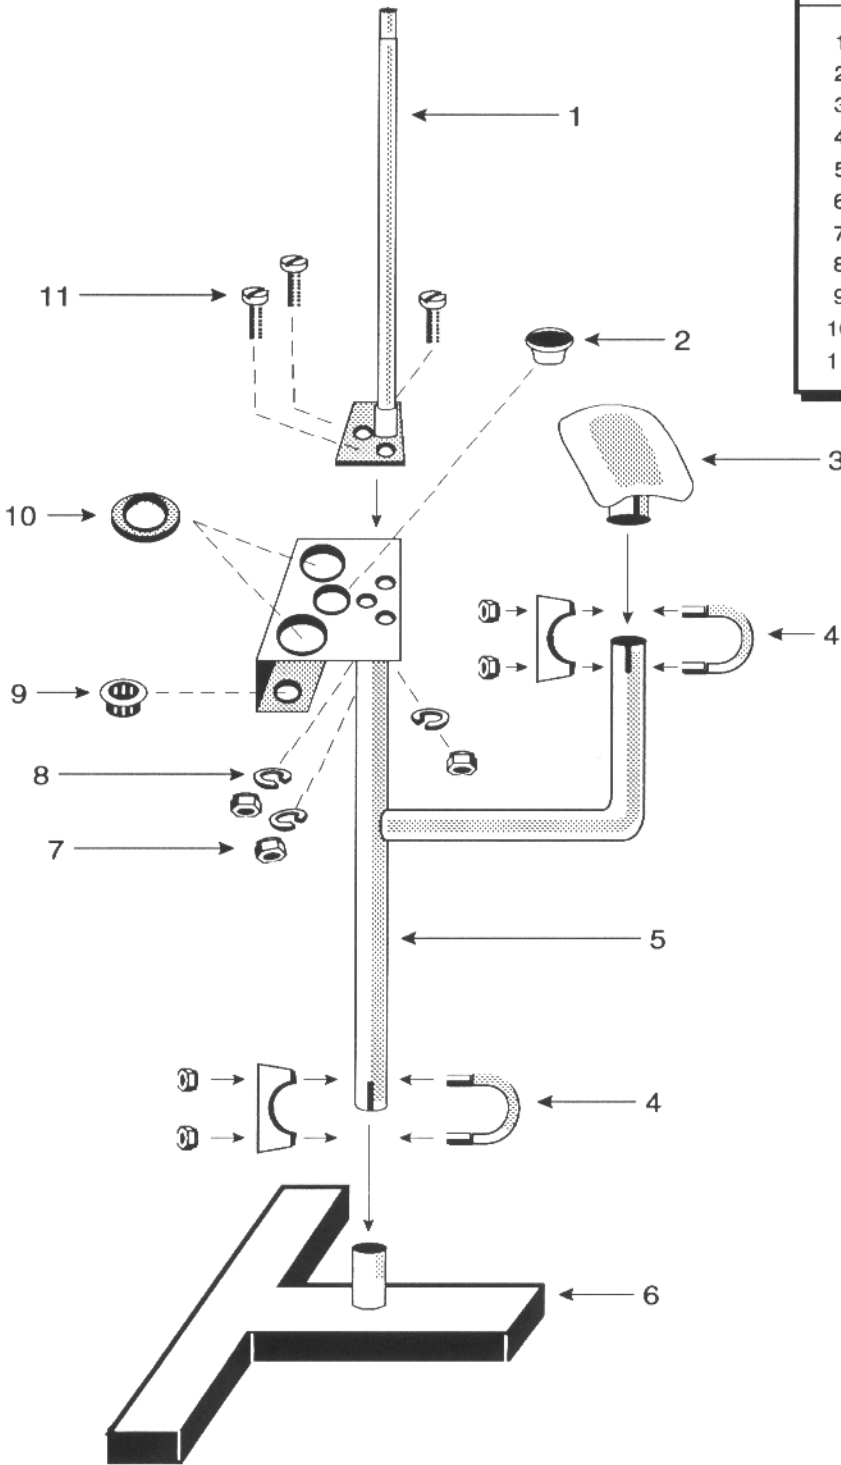

K-5A TIRE STUDDING STAND

POS #	BW #	DESCRIPTION
1	MFG 400021	FEEDER SUPPORT POST
2	MFG 200056	WATER CUP
3	STP 0501	MANDREL
4	MFG 200043	CLAMP
5	MFG 400020	LOWER ASSEMBLY
6	MFG 400016	BASE
7	MFG 200046	1/4" NC NUT
8	MFG 200045	1/4" LOCK WASHER
9	MFG 200053	MYLON BUSHING
10	MFG 200055	GROMMET
11	MFG 200044	1/4 - 20 X 3/4" SCREW