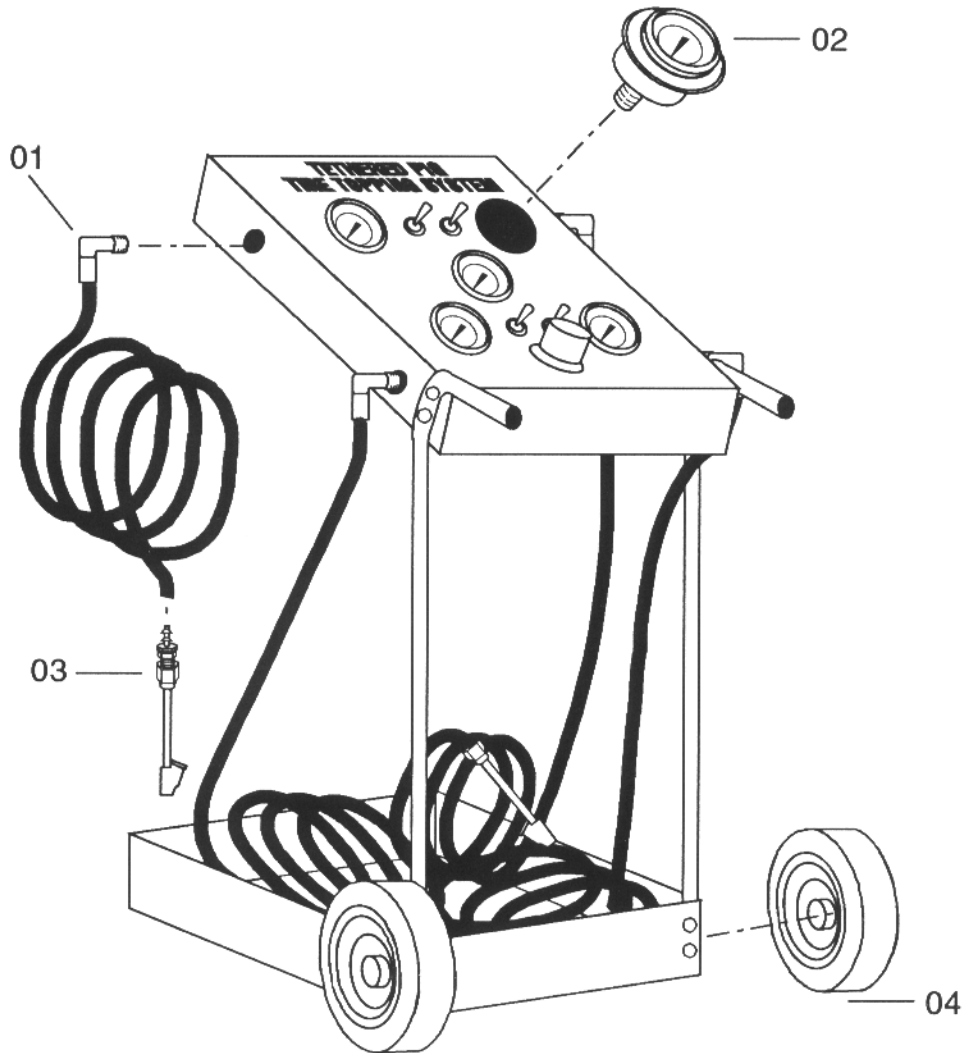

# REPLACEMENT PARTS FOR TETHERED PIG

## REPLACEMENT PARTS FOR TETHERED PIG

ITEM NO.	PART NO.	DESCRIPTION
01	400007	HOSE WITH THREADED CONNECTION
02	300025	2.5 IN. GAUGE
03	300017	DUAL FOOT AIR CHUCK, LOCK-ON, W/BARB
04	200026	10 IN. X 1.5 IN. TIRE