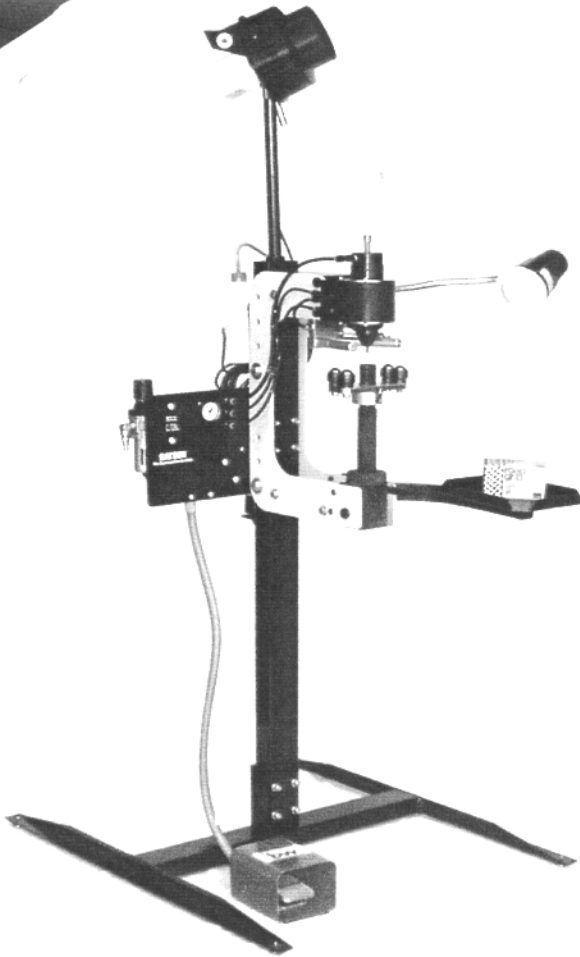

## Semi Automatic Tire Stud Insertion Machine [Inserting Finger Style]

- Consistent accurate studding using "Inserting Fingers".
- Reduces operator fatigue and increases overall studding capacity.
- Economical – affordable to even the small volume user.
- Built-In water spray jet lubrication system.
- Mounting platform allows for effortless movement in any direction of even the heaviest tires
- Convenient adjustable working heights.
- Handy work light and swing away tool tray.